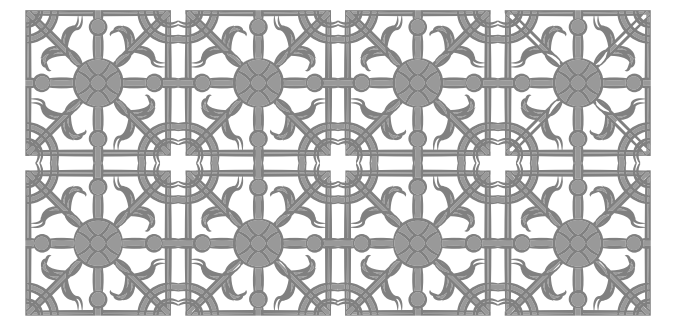

### contro:

- qualità altalenante
- macchinoso

"A geometric composition of medieval flower-shaped iron grill bars."

"A complex geometric composition of medieval flower-shaped iron grill bars on a Square window."

"A very complex geometric composition of medieval flower-shaped iron grill bars, on a big window."

"Do another based on this one."

"A radial floreal pattern on a stained glass support, high detail, colorful, rectangular, front view, "