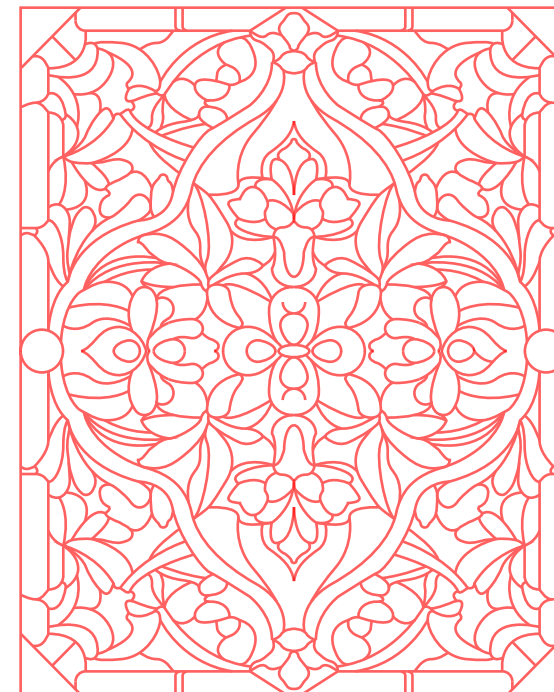

### contro:

- qualità altalenante
- macchinoso

"A geometric composition of medieval flower-shaped iron grill bars."

"A complex geometric composition of medieval flower-shaped iron grill bars on a Square window."

"A very complex geometric composition of medieval flower-shaped iron grill bars, on a big window."

"Do another based on this one."

"A radial floreal pattern on a stained glass support, high detail, colorful, rectangular, front view, "

Midjourney **PATTERN**

PROMPT SEMPLICI - PROGETTAZIONE CON INDICAZIONI SEMPLICI E DIDASCALICHE

*"A deep-sea colour scheme for circular composition of two bio-morphic flowers on stained glass, flat"*