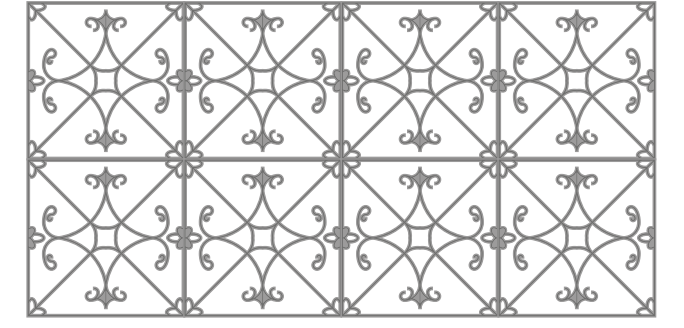

### contro:

- qualità altalenante
- macchinoso

"A geometric composition of medieval flower-shaped iron grill bars."

"A complex geometric composition of medieval flower-shaped iron grill bars on a Square window."

"A very complex geometric composition of medieval flower-shaped iron grill bars, on a big window."

"Do another based on this one."

"A radial floreal pattern on a stained glass support, high detail, colorful, rectangular, front view, "