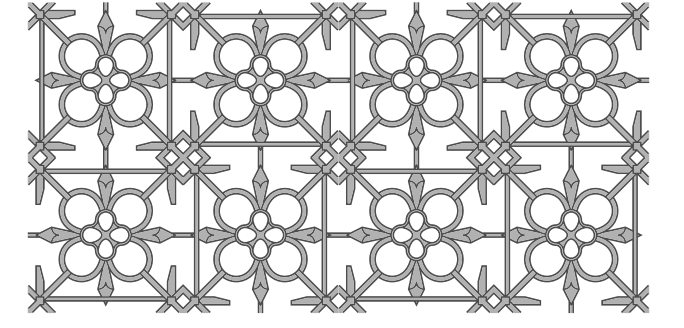

### contro:

- qualità altalenante
- macchinoso

"A geometric composition of medieval flower-shaped iron grill bars."

"A complex geometric composition of medieval flower-shaped iron grill bars on a Square window."

"A very complex geometric composition of medieval flower-shaped iron grill bars, on a big window."

"Do another based on this one."

"A radial floreal pattern on a stained glass support, high detail, colorful, rectangular, front view, "