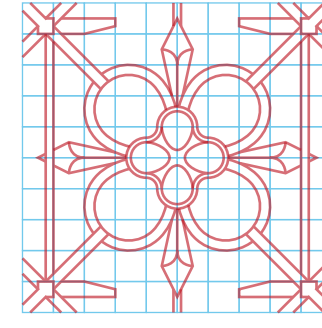

### contro:

- qualità altalenante
- macchinoso

"A geometric composition of medieval flower-shaped iron grill bars."

"A complex geometric composition of medieval flower-shaped iron grill bars on a Square window."

"A very complex geometric composition of medieval flower-shaped iron grill bars, on a big window."

"Do another based on this one."

"A radial floreal pattern on a stained glass support, high detail, colorful, rectangular, front view, "