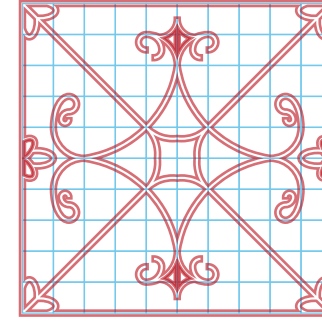

### contro:

- qualità altalenante
- macchinoso

"A geometric composition of medieval flower-shaped iron grill bars."

"A complex geometric composition of medieval flower-shaped iron grill bars on a Square window."

"A very complex geometric composition of medieval flower-shaped iron grill bars, on a big window."

"Do another based on this one."

"A radial floreal pattern on a stained glass support, high detail, colorful, rectangular, front view, "