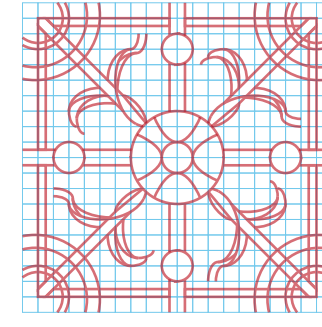

### contro:

- qualità altalenante
- macchinoso

"A geometric composition of medieval flower-shaped iron grill bars."

"A complex geometric composition of medieval flower-shaped iron grill bars on a Square window."

"A very complex geometric composition of medieval flower-shaped iron grill bars, on a big window."

"Do another based on this one."

"A radial floreal pattern on a stained glass support, high detail, colorful, rectangular, front view, "