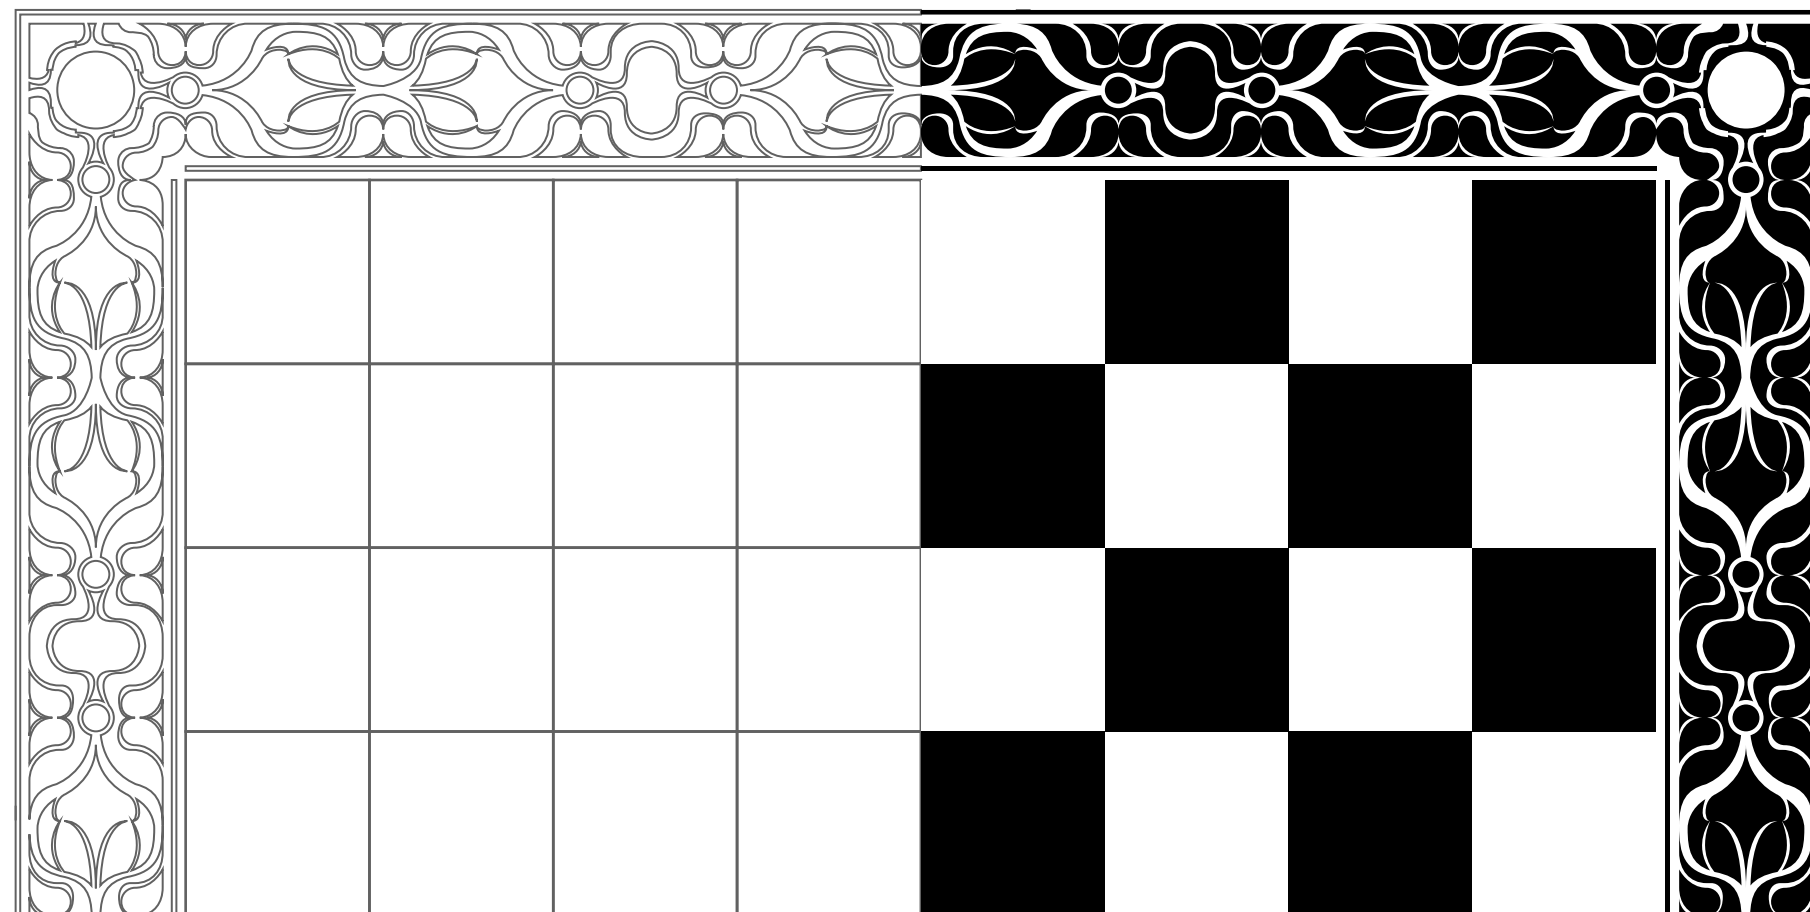

Midjourney

PROMPT ARTICOLATI

DeepBlue Revisited

SCACCHIERA DI DESIGN SECONDO I
SUGGERIMENTI DELL'IA

- ridisegno e geometrizzazione -