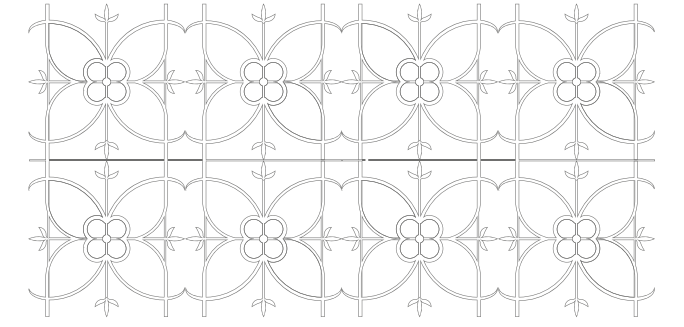

### contro:

- qualità altalenante
- macchinoso

"A geometric composition of medieval flower-shaped iron grill bars."

"A complex geometric composition of medieval flower-shaped iron grill bars on a Square window."

"A very complex geometric composition of medieval flower-shaped iron grill bars, on a big window."

"Do another based on this one."

"A radial floreal pattern on a stained glass support, high detail, colorful, rectangular, front view, "